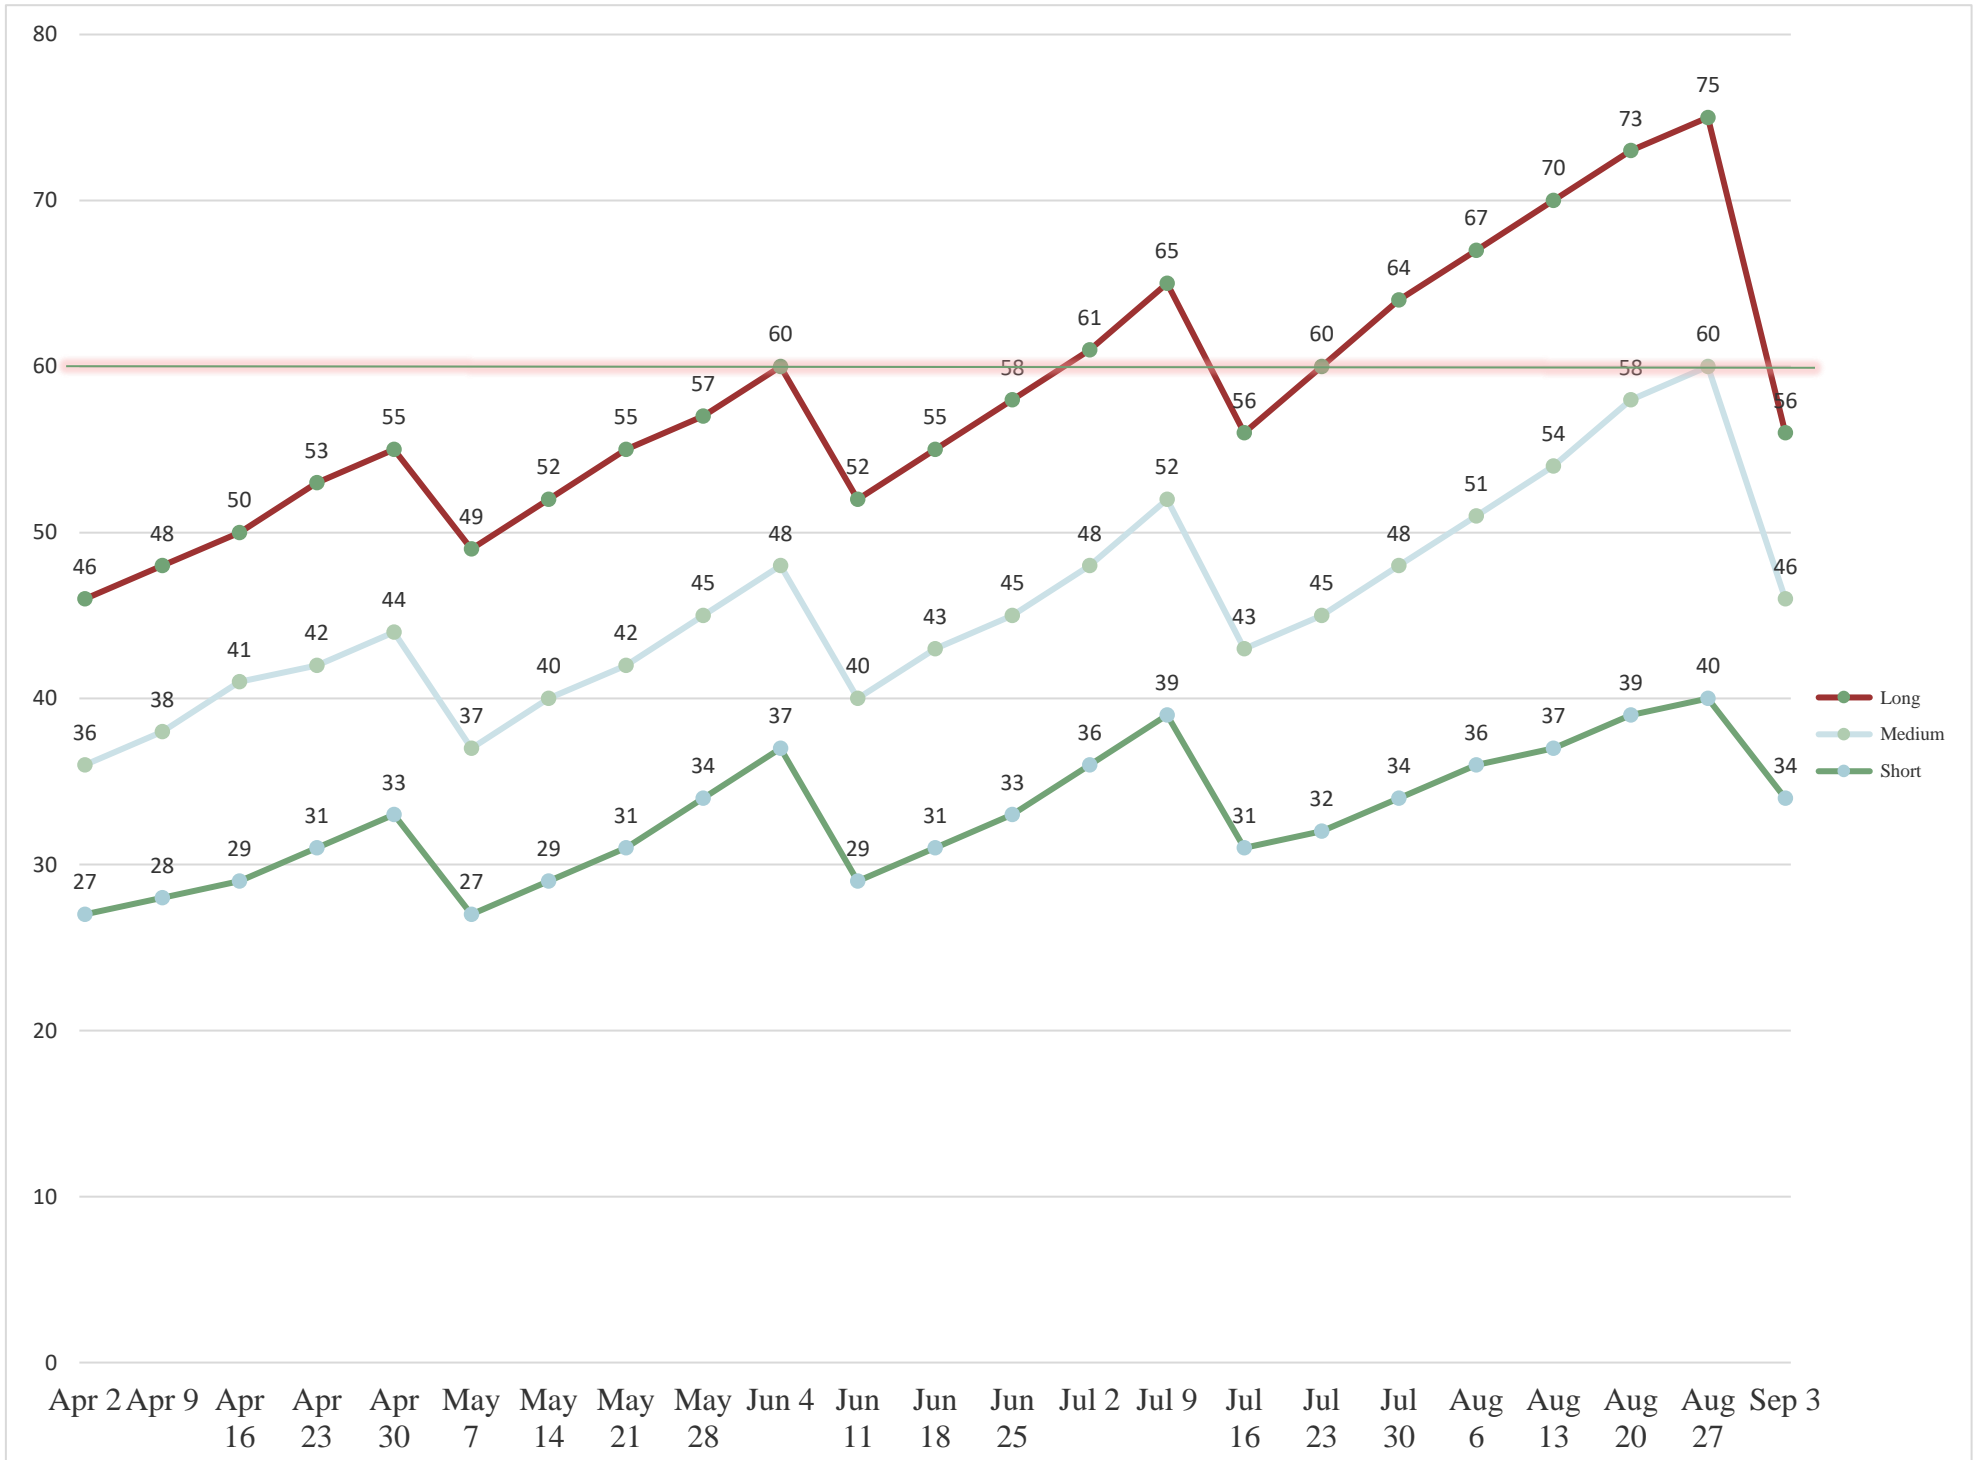

Cyclepath Route Plan 2022-4-5

Cyclepath Route Plan 2022-4-5

	short	medium	long
Apr 2	Shoeheel Woodruff 27	Bill's Shoeheel Jerusalem 36	Bill's Shoeheel Jerusalem 46
Apr 9	Stancil's Chapel 28	Stancil's Chapel 38	Stancil's Chapel 48
Apr 16	Mr G's 29	Mr G's 41	Mr G's 50
Apr 23	Micro Milk Run 31	Micro 42	Micro 53
Apr 30	Shoeheel Rhondale 33	Shoeheel Rhondale 44	Shoeheel Rhondale 55
May 7	Mr G's 27	Mr G's 38	Mr G's 49
May 14	Flower Hill 29	Flower Hill Buckhorn 40	Thanks Flowery Buckhorn 52
May 21	Micro Milk Run 31	Micro 42	Micro Hickory 55
May 28	Shoeheel Bluegrass Woodrd 34	Shoeheel Bluegrass Glen 45	Shoeheel Bluegrass Glen 57
Jun 4	Big Boys Don't Cry 37	Big Boys Don't Cry 48	Big Boys Do Cry 60
Jun 11	Flower Hill 29	Flower Hill Buckhorn 40	Thanks Flowery Buckhorn 52
Jun 18	Wendel Mdsex 31 from Wendel	Wendel Liles 43 from Wendel	Wendel Strkland 56 from Wendel
Jun 25	Shoeheel Junior Divine 33	Shoeheel Beulahtown 45	Shoeheel Bluegrass Glen 58
Jul 2	Tommy's Selma Slide 36	Tommy's Selma Slide 48	Tommy's Selma Slide 61
Jul 9	Middlesex 39	Middlesex Bryant 52	Middlesex Frazier 65
Jul 16	Stancil's Jerusalem 31	Stancil's Barnes 43	Stancil's Flower 56
Jul 23	Shoeheel Devine 32	Shoeheel Bluegrass Glen 45	Shoeheel Beulahtown Pittman 60
Jul 30	Thanks to Flower Hill 34	Thanks to Lewis Buckhorn 48	Thanks to Finch Buckhorn 64
Aug 6	Big Boys Don't 36 from School	Big Boys Don't 51 from school	Big Boys Do 67 from school
Aug 13	Zack Attack 37	Zack Attack Brogden 54	Zack Brogden Grove 70
Aug 20	Middlesex 39	Middlesex Frazier 58	Middlesex Frazier 73
Aug 27	Kenly Bay 40	Whirligig 60	Whirligig Park 75
Aug 27 options		Whirligig Park from Kenly 68	Whirligig Park 100
Sep 3	Big Boys Don't Cry 34	Big Boys Don't Cry 46	Big Boys Do Cry Hickory 56
Sept 3 option			Big Boys Do Cry Devine 74