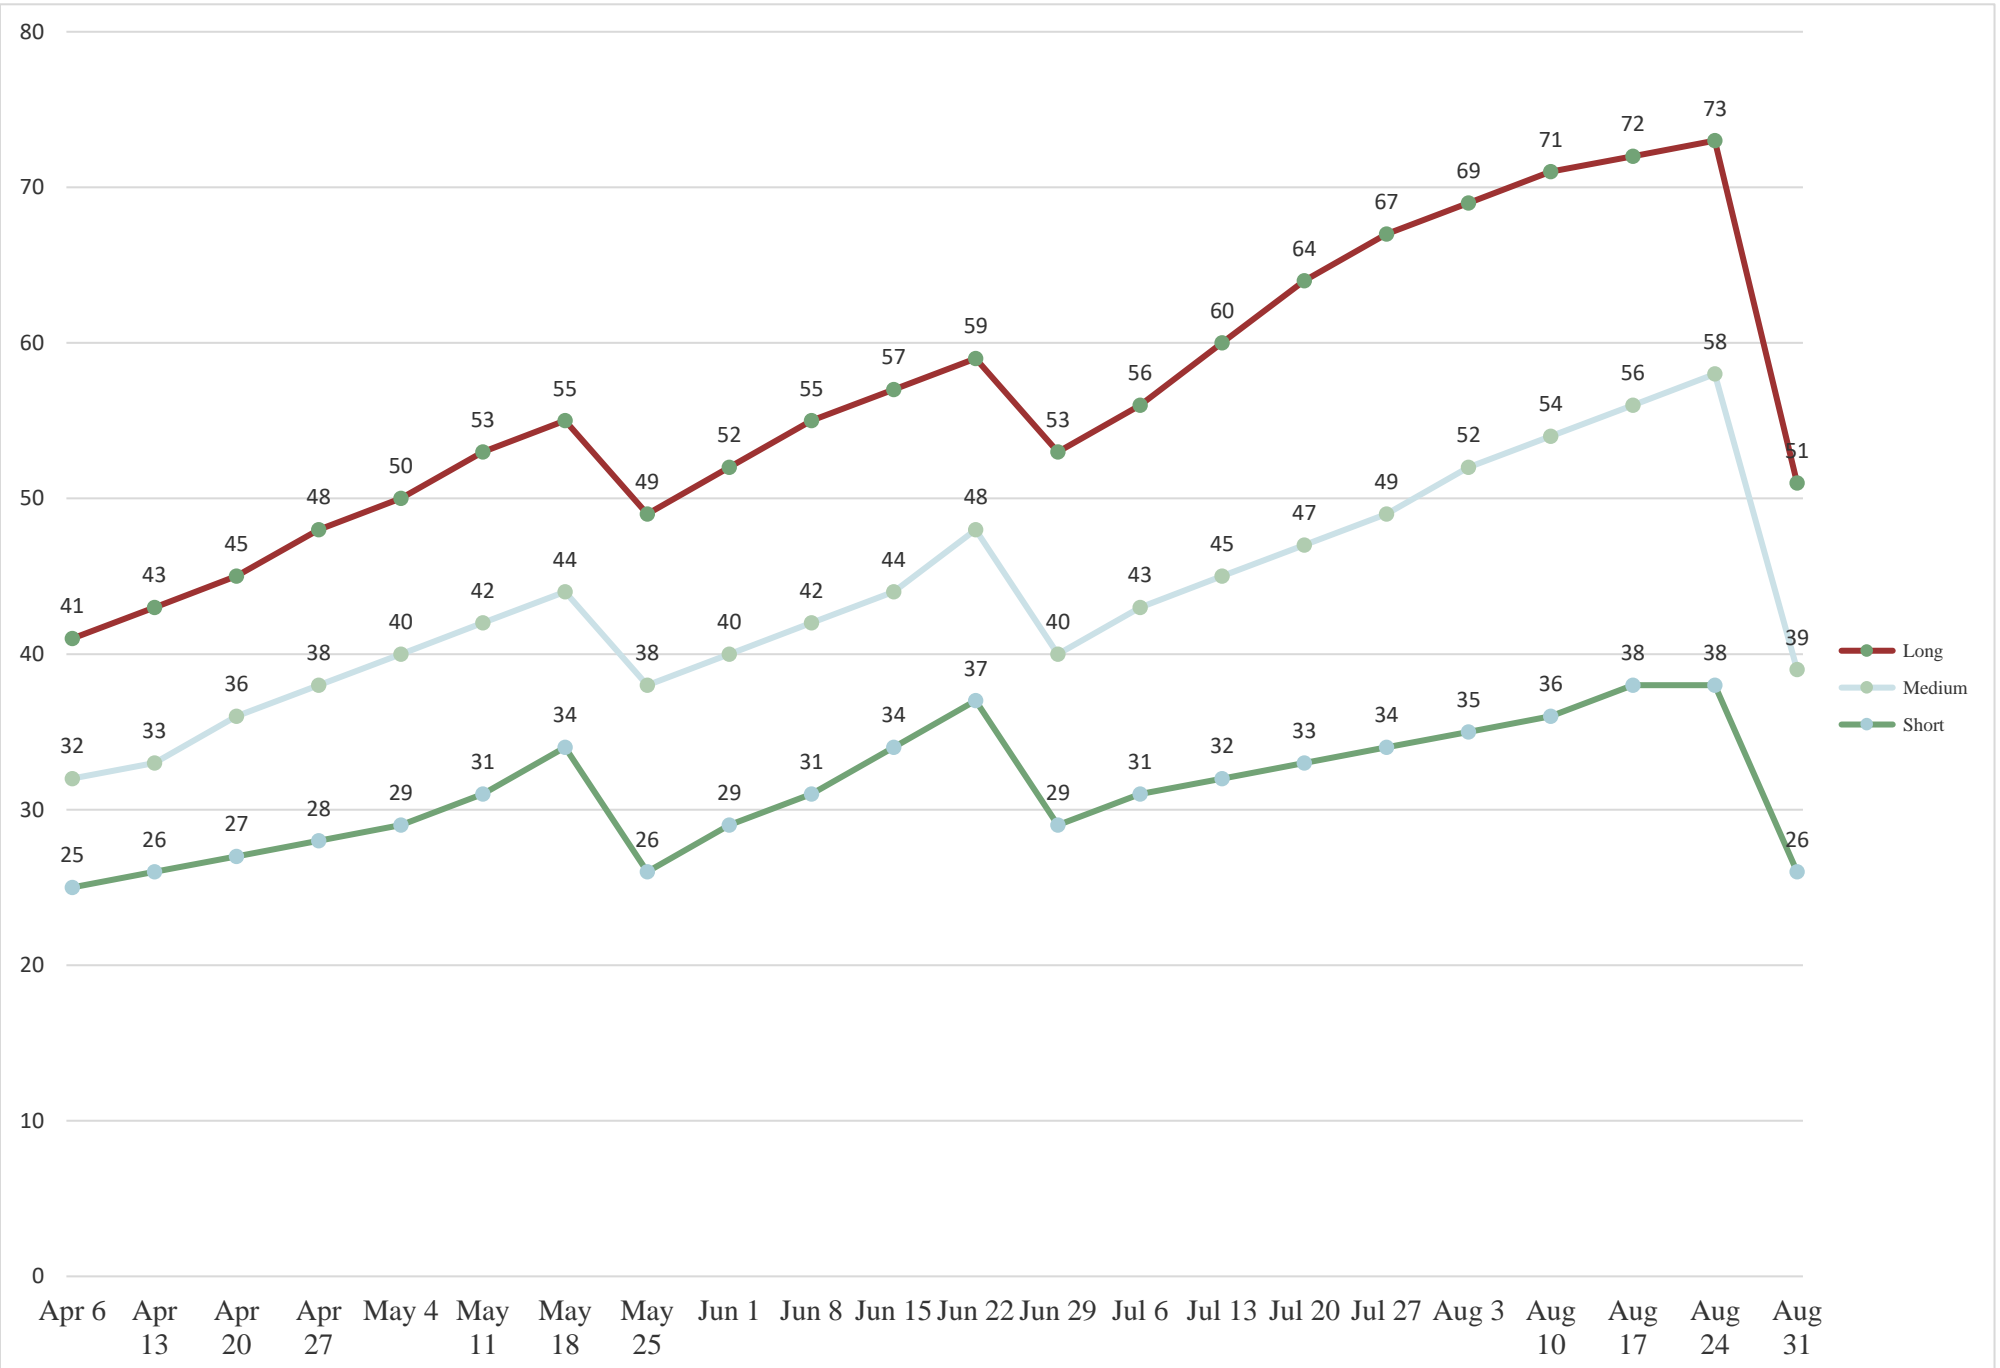

Cyclepath Route Plan 2019-3-21

Cyclepath Route Plan 2019-3-21

	short	medium	long
April 6	Grocery to Grocery 25	Shoeheel 32	Shoeheel Bay 41
April 13	Mr G's 26	Mr G's 33	Mr G's 43
April 20	Shoeheel Woodruff 27	Bill's Shoeheel Jerusalem 36	Bill's Shoeheel Jerusalem 45
April 27	Stancil's Chapel 28	Stancil's Chapel 38	Stancil's Chapel 48
May 4	Archery Practice 29	Archery Practice 40	Archery Finals 50
May 11	Micro Milk Run 31	Micro 42	Micro 53
May 18	Shoeheel Johnson 34	Shoeheel Tedder 44	Shoeheel Tedder 55
May 25	Mr G's 26	Mr G's 38	Mr G's 49
June 1	Flower Hill 29	Flower Hill Buckhorn 40	Thanks Flowery Buckhorn 52
June 8	Micro Milk Run 31	Micro 42	Micro Hickory 55
June 15	Shoeheel Johnson 34 Buffalo	Shoeheel Tedder 44 Buffalo	Shoeheel Bay 57
June 22	Kenly Woodruff 37	Kenly Cuddington 48	Kenly Memorial 59
June 29	Flower Hill 29	Flower Hill Buckhorn 40	Thanks Flowery Buckhorn 53
July 6	Micro Milk Run 31	Micro 43	Micro Cuddington Shoeheel 56
July 13	Shoeheel 32 Buffalo	Shoeheel Bay 45 bridge out	Shoeheel Bay Nub 60 bridge out
July 20	Tommy's Selma Slide 33	Tommy's Selma Slide 47	Tommy's Selma Slide 64
July 27	Middlesex RR 34	Old Middlesex 49	Middlesex Prophecy 67
August 3	Thanks to Flower Hill 35	Thanks Flowery Buckhorn 52	Thanks Flowery Mid-Buckhorn 69
August 10	Zack Attack 36	Zack Sunshine 54	Zack Sunshine Brogden 71
August 17	Middlesex RR 38	Middlesex Valley 56	Middlesex Valley 72
August 24	Kenly 38 & Whirligigs 51	Whirligig 58	Whirligig Park 73
August 31	Bluegrass Reunion 26	Bluegrass Reunion 39	Bluegrass Reunion 51