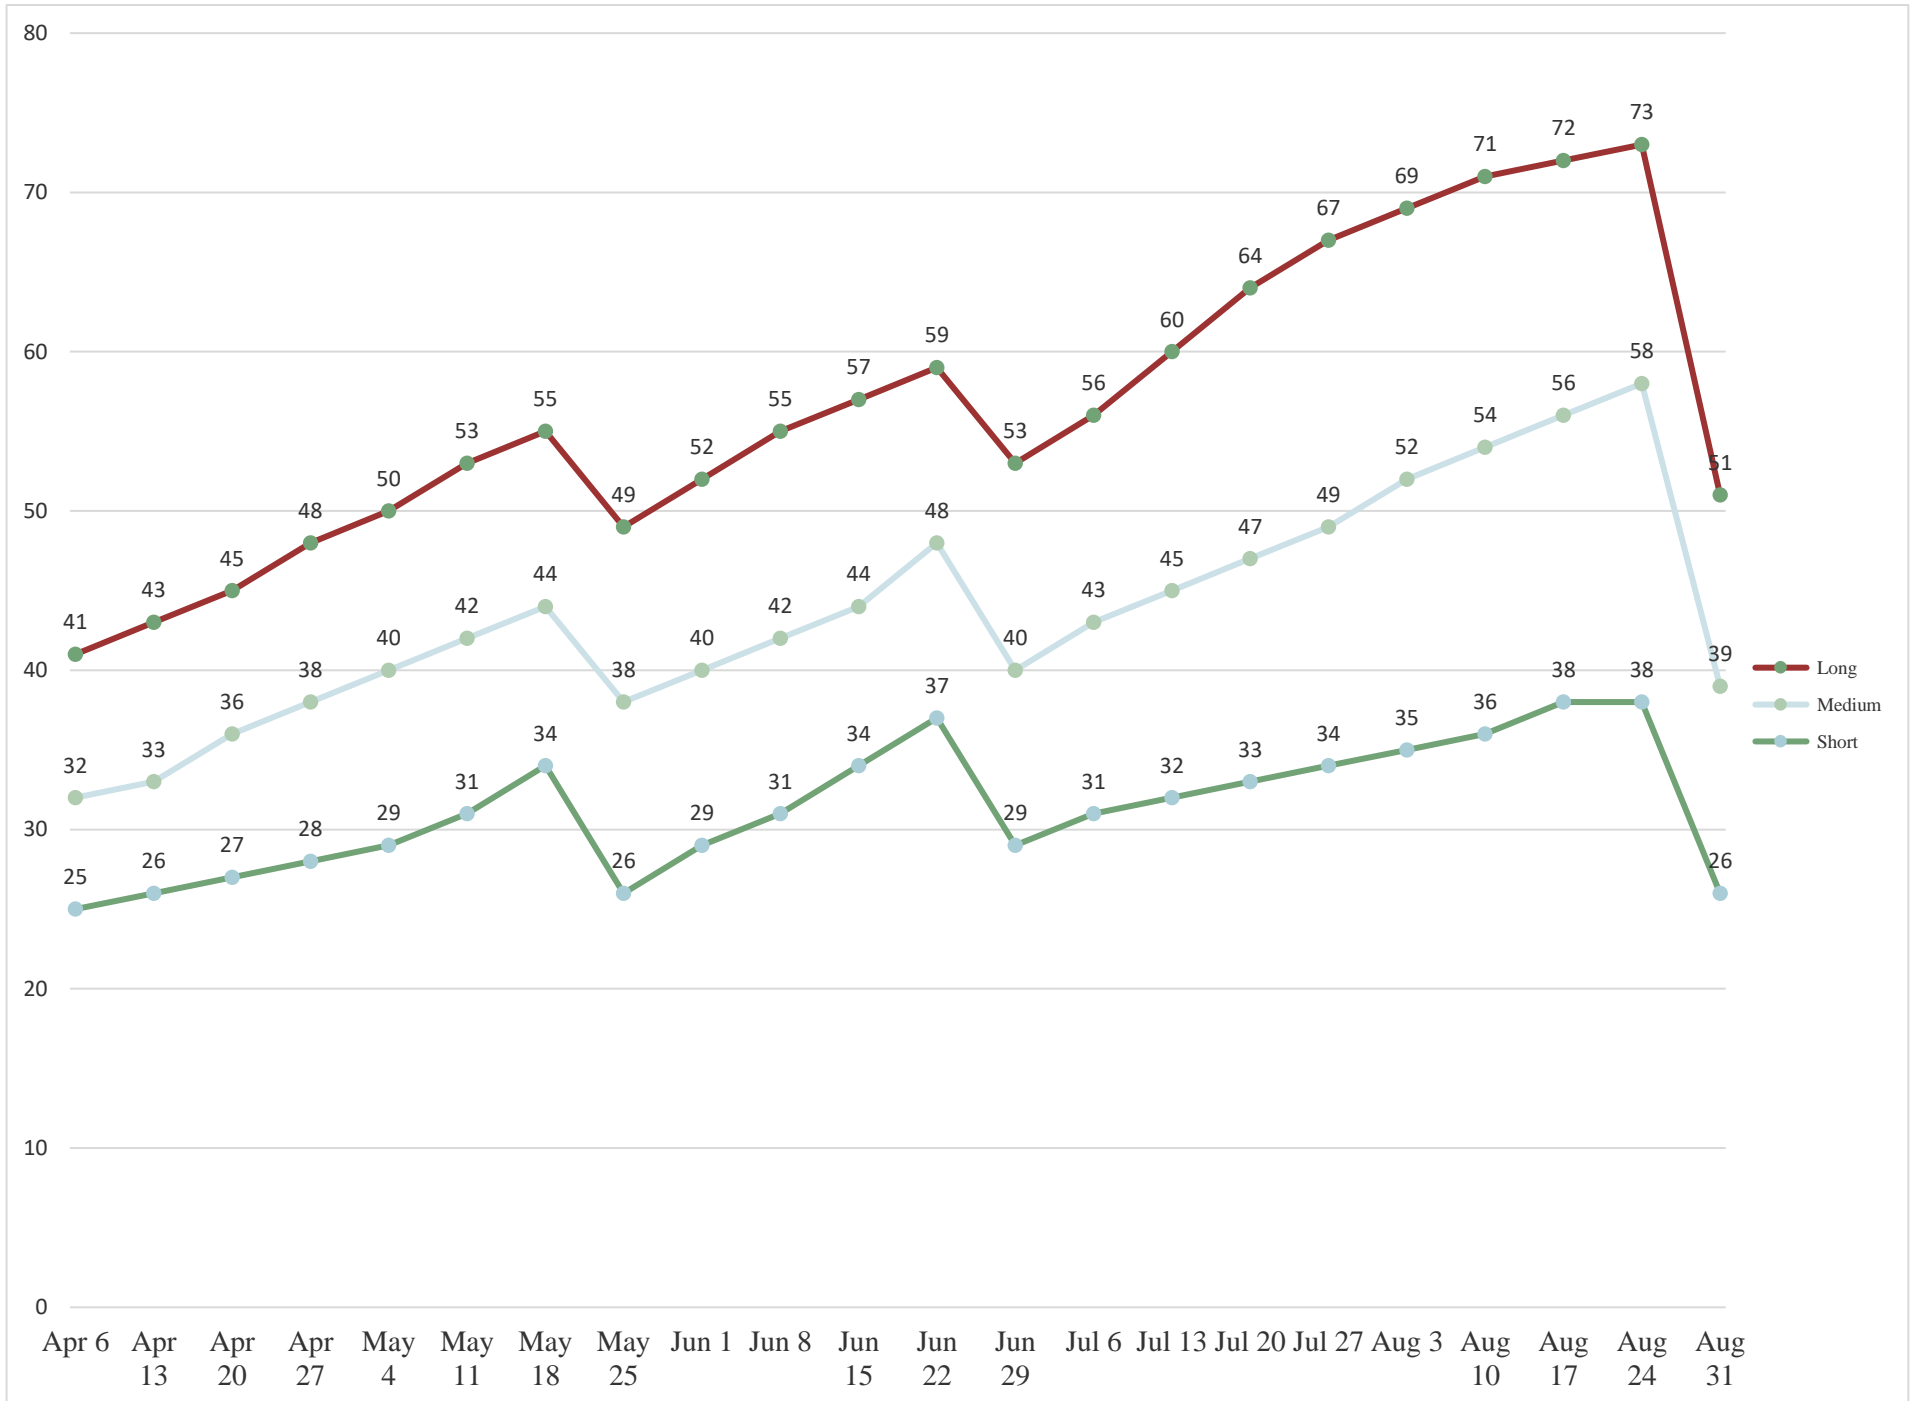

Cyclepath Route Plan 2019-5-10

Cyclepath Route Plan 2019-5-10

	short	medium	long
April 6	Grocery to Grocery 25	Shoeheel 32	Shoeheel Bay 41
April 13	Mr G's 26	Mr G's 33	Mr G's 43
April 20	Shoeheel Woodruff 27	Bill's Shoeheel Jerusalem 36	Bill's Shoeheel Jerusalem 45
April 27	Stancil's Chapel 28	Stancil's Chapel 38	Stancil's Chapel 48
May 4	Archery Practice 29	Archery Practice 40	Archery Finals 50
May 11	Micro Milk Run 31	Micro 42	Micro 53
May 18	Shoeheel Rhondale 34	Shoeheel Rhondale 44	Shoeheel Rhondale 55
May 25	Mr G's 26	Mr G's 38	Mr G's 49
June 1	Flower Hill 29	Flower Hill Buckhorn 40	Thanks Flowery Buckhorn 52
June 8	Micro Milk Run 31	Micro 42	Micro Hickory 55
June 15	Shoeheel Johnson 34 Buffalo	Shoeheel Tedder 44 Buffalo	Shoeheel Bay 57
June 22	Kenly Woodruff 37	Kenly Cuddington 48	Kenly Memorial 59
June 29	Flower Hill 29	Flower Hill Buckhorn 40	Thanks Flowery Buckhorn 53
July 6	Micro Milk Run 31	Micro 43	Micro Cuddington Shoeheel 56
July 13	Shoeheel 32 Buffalo	Shoeheel Bay 45	Shoeheel Bay Nub 60
July 20	Tommy's Selma Slide 33	Tommy's Selma Slide 47	Tommy's Selma Slide 64
July 27	Middlesex RR 34	Old Middlesex 49	Middlesex Prophecy 67
August 3	Thanks to Flower Hill 35	Thanks Flowery Buckhorn 52	Thanks Flowery Mid-Buckhorn 69
August 10	Zack Attack 36	Zack Sunshine 54	Zack Sunshine Brogden 71
August 17	Middlesex RR 38	Middlesex Valley 56	Middlesex Valley 72
August 24	Kenly 38 & Whirligigs 51	Whirligig 58	Whirligig Park 73
August 31	Bluegrass Reunion 26	Bluegrass Reunion 39	Bluegrass Reunion 51