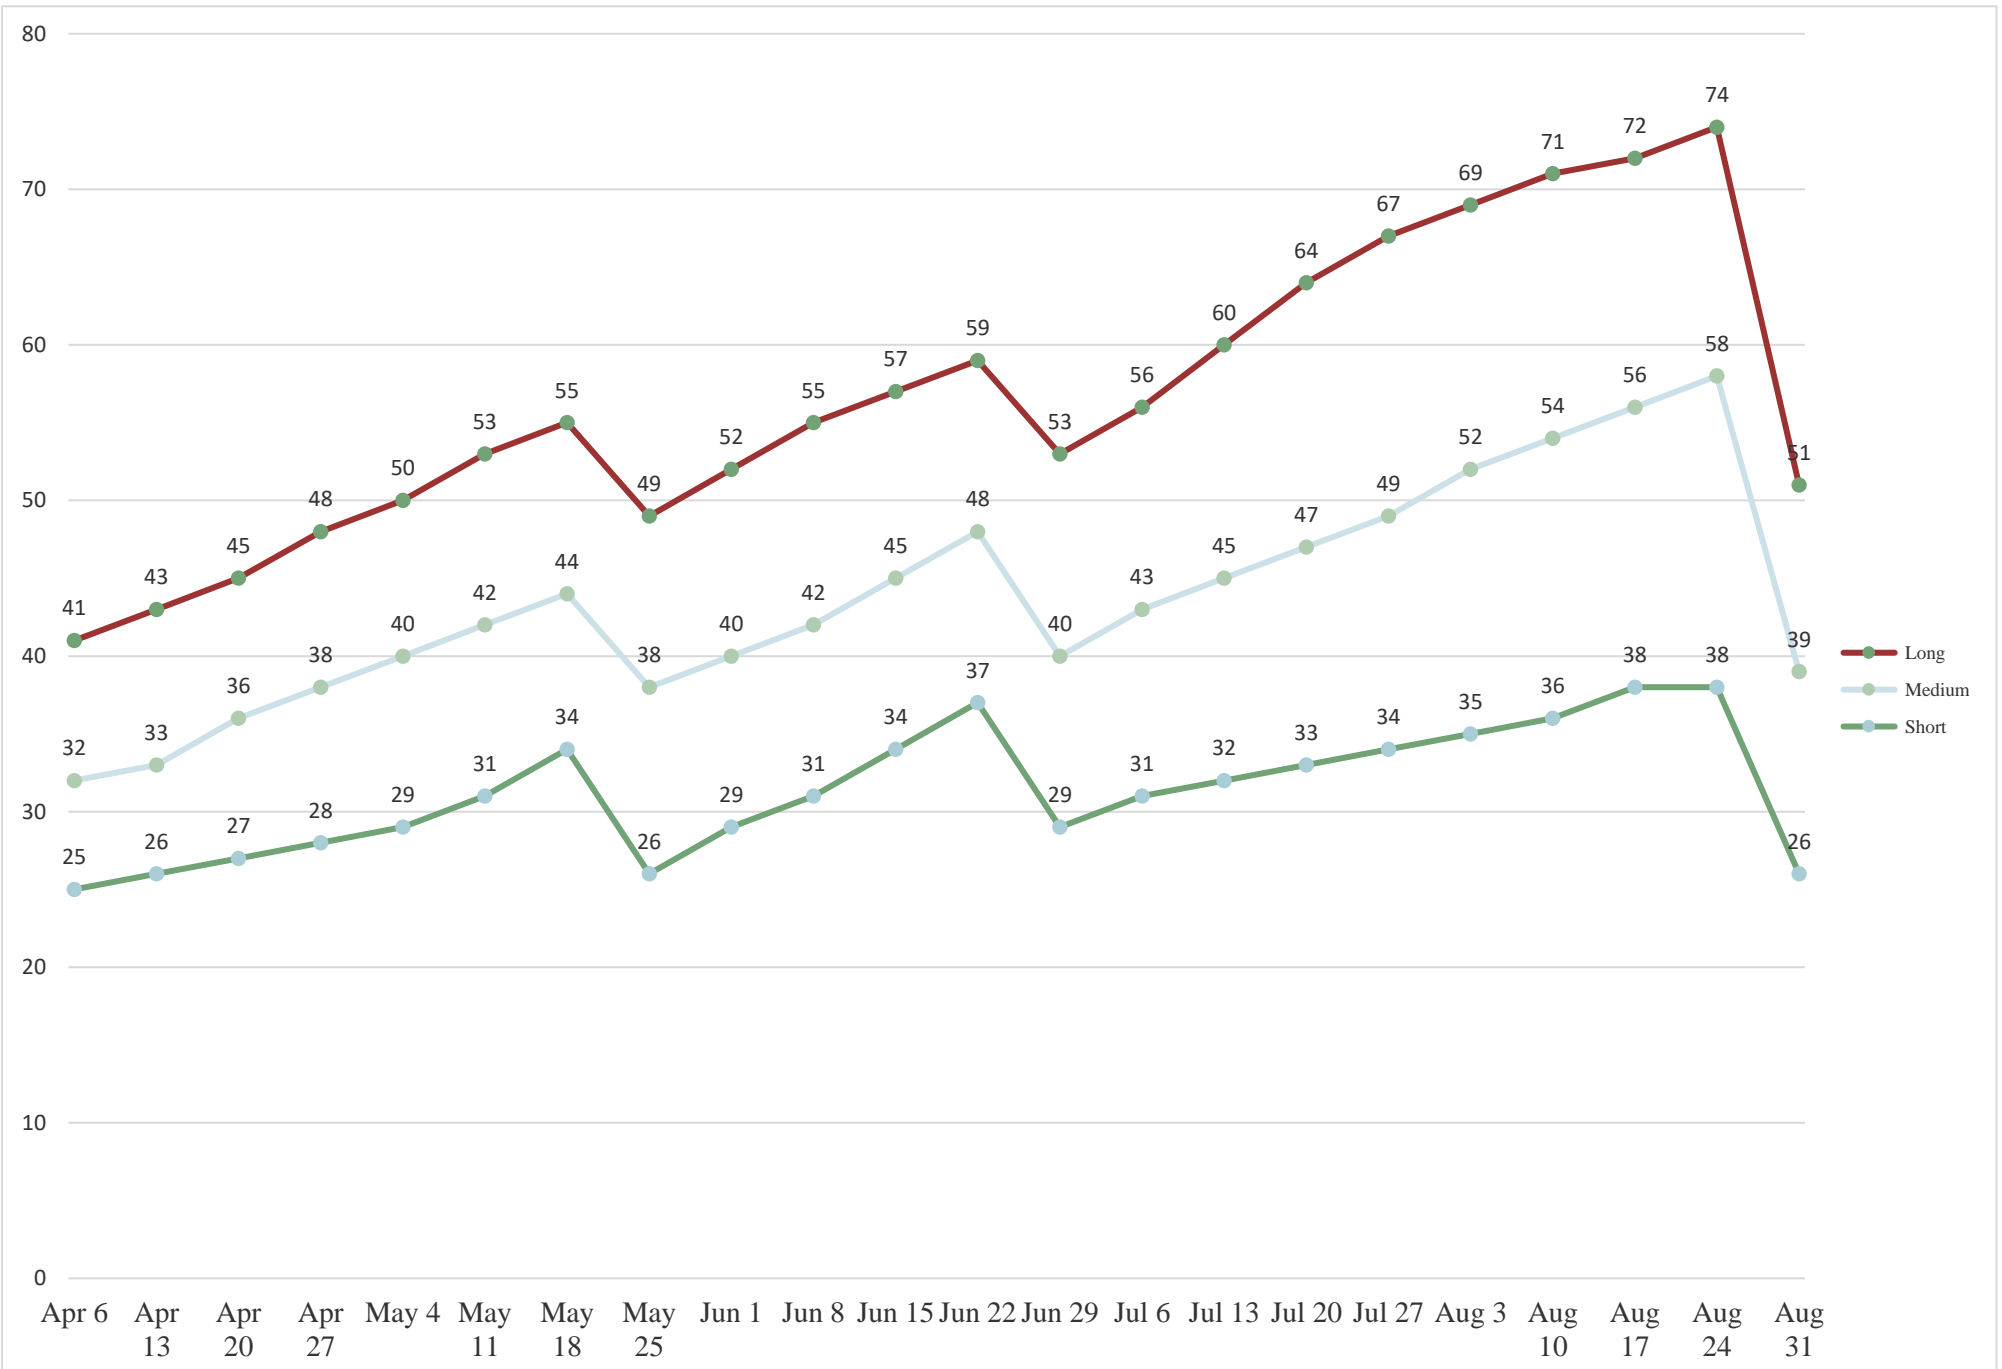

Cyclepath Route Plan 2019-6-11

Cyclepath Route Plan 2019-6-11

	short	medium	long
April 6	Grocery to Grocery 25	Shoeheel 32	Shoeheel Bay 41
April 13	Mr G's 26	Mr G's 33	Mr G's 43
April 20	Shoeheel Woodruff 27	Bill's Shoeheel Jerusalem 36	Bill's Shoeheel Jerusalem 45
April 27	Stancil's Chapel 28	Stancil's Chapel 38	Stancil's Chapel 48
May 4	Archery Practice 29	Archery Practice 40	Archery Finals 50
May 11	Micro Milk Run 31	Micro 42	Micro 53
May 18	Shoeheel Rhondale 34	Shoeheel Rhondale 44	Shoeheel Rhondale 55
May 25	Mr G's 26	Mr G's 38	Mr G's 49
June 1	Flower Hill 29	Flower Hill Buckhorn 40	Thanks Flowery Buckhorn 52
June 8	Micro Milk Run 31	Micro 42	Micro Hickory 55
June 15	Shoeheel Bluegrass 34	Shoeheel Bluegrass 45	Shoeheel Bluegrass 57
June 22	Big Boys Don't Cry 37	Big Boys Don't Cry 48	Big Boys Do Cry 59
June 29	Flower Hill 29	Flower Hill Buckhorn 40	Thanks Flowery Buckhorn 53
July 6	Micro Divine 31	Micro Divine 43	Micro Cuddington Divine 56
July 13	Shoeheel Bluegrass Divine 32	Shoeheel Bluegrass Bay 45	Shoeheel Bluegrass Bay 60
July 20	Tommy's Selma Slide 33	Tommy's Selma Slide 47	Tommy's Selma Slide 64
July 27	Middlesex RR 34	Old Middlesex 49	Middlesex Prophecy 67
August 3	Thanks to Flower Hill 35	Thanks Flowery Buckhorn 52	Thanks Flowery Mid-Buckhorn 69
August 10	Zack Attack 36	Zack Sunshine 54	Zack Sunshine Brogden 71
August 17	Middlesex RR 38	Middlesex Valley 56	Middlesex Valley 72
August 24	Kenly 38 & Whirligigs 51	Whirligig 58	Whirligig Park 74
August 31	Bluegrass Reunion 26	Bluegrass Reunion 39	Bluegrass Reunion 51