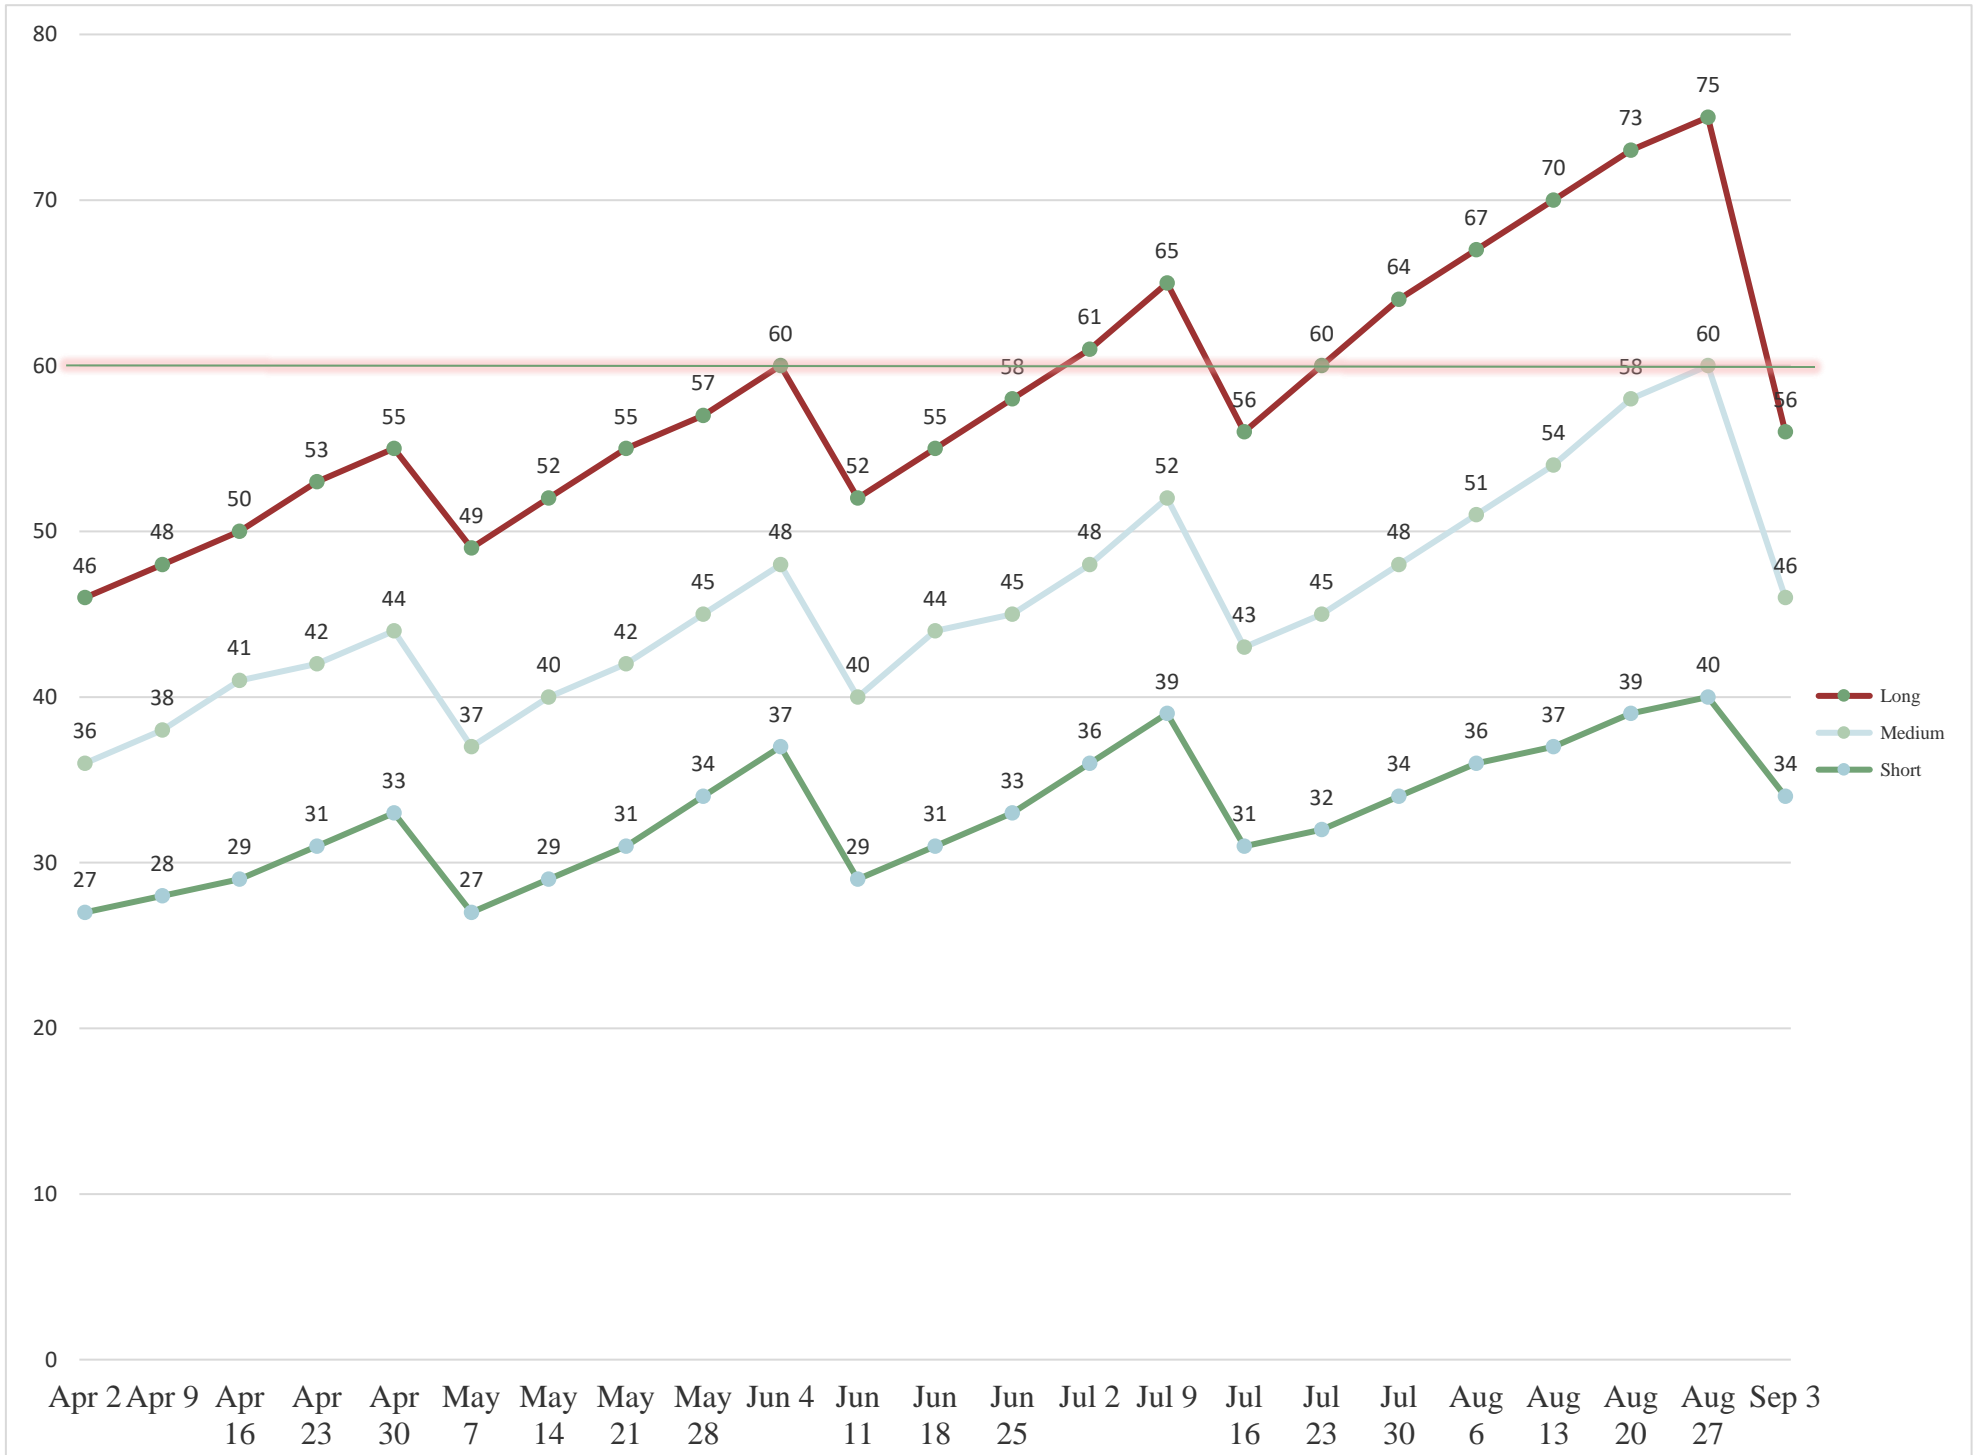

Cyclepath Route Plan 2022-6-9

Cyclepath Route Plan 2022-6-9

	short from Flowers	medium from Flowers	long from Flowers
Apr 2	Shoeheel Woodruff 27	Bill's Shoeheel Jerusalem 36	Bill's Shoeheel Jerusalem 46
Apr 9	Stancil's Chapel 28	Stancil's Chapel 38	Stancil's Chapel 48
Apr 16	Mr G's 29	Mr G's 41	Mr G's 50
Apr 23	Micro Milk Run 31	Micro 42	Micro 53
Apr 30	Shoeheel Rhondale 33	Shoeheel Rhondale 44	Shoeheel Rhondale 55
May 7	Mr G's 27	Mr G's 38	Mr G's 49
May 14	Flower Hill 29	Flower Hill Buckhorn 40	Thanks Flowery Buckhorn 52
May 21	Micro Milk Run 31	Micro 42	Micro Hickory 55
May 28	Shoeheel Bluegrass Glenn 34	Shoeheel Bluegrass Tedder 45	Shoeheel Bluegrass Glen 57
Jun 4	Big Boys Don't Cry 37	Big Boys Don't Cry 48	Big Boys Do Cry 60
Jun 11	Flower Hill 29	Flower Hill Buckhorn 40	Thanks Flowery Buckhorn 52
Jun 18	Ray's W North 31 from Wendell	Ray's W North 44 from Wendell	Ray's W North 55 from Wendell
Jun 25	Shoeheel Junior Divine 33	Shoeheel Beulahtown 45	Shoeheel Beulahtown 58
Jul 2	Tommy's Selma Slide 36	Tommy's Selma Slide 48	Tommy's Selma Slide 61
Jul 9	Middlesex 39	Middlesex Bryant 52	Middlesex Frazier 65
Jul 16	Stancil's Jerusalem 31	Stancil's Barnes 43	Stancil's Flower 56
Jul 23	Shoeheel Devine 32	Shoeheel Bluegrass Glen 45	Shoeheel Beulahtown Pittman 60
Jul 30	Thanks to Flower Hill 34	Thanks to Lewis Buckhorn 48	Thanks to Finch Buckhorn 64
Aug 6			
Aug 13	Zack Attack 37	Zack Attack Brogden 54	Zack Brogden Grove 70
Aug 20	Middlesex 39	Middlesex Frazier 58	Middlesex Frazier 73
Aug 27	Kenly Bay 40	Whirligig 60	Whirligig Park 75
Aug 27 options		Whirligig Park from Kenly 68	Whirligig Park 100
Sep 3	Big Boys Don't Cry 34	Big Boys Don't Cry 46	Big Boys Do Cry Hickory 56
Sept 3 option			Big Boys Do Cry 74