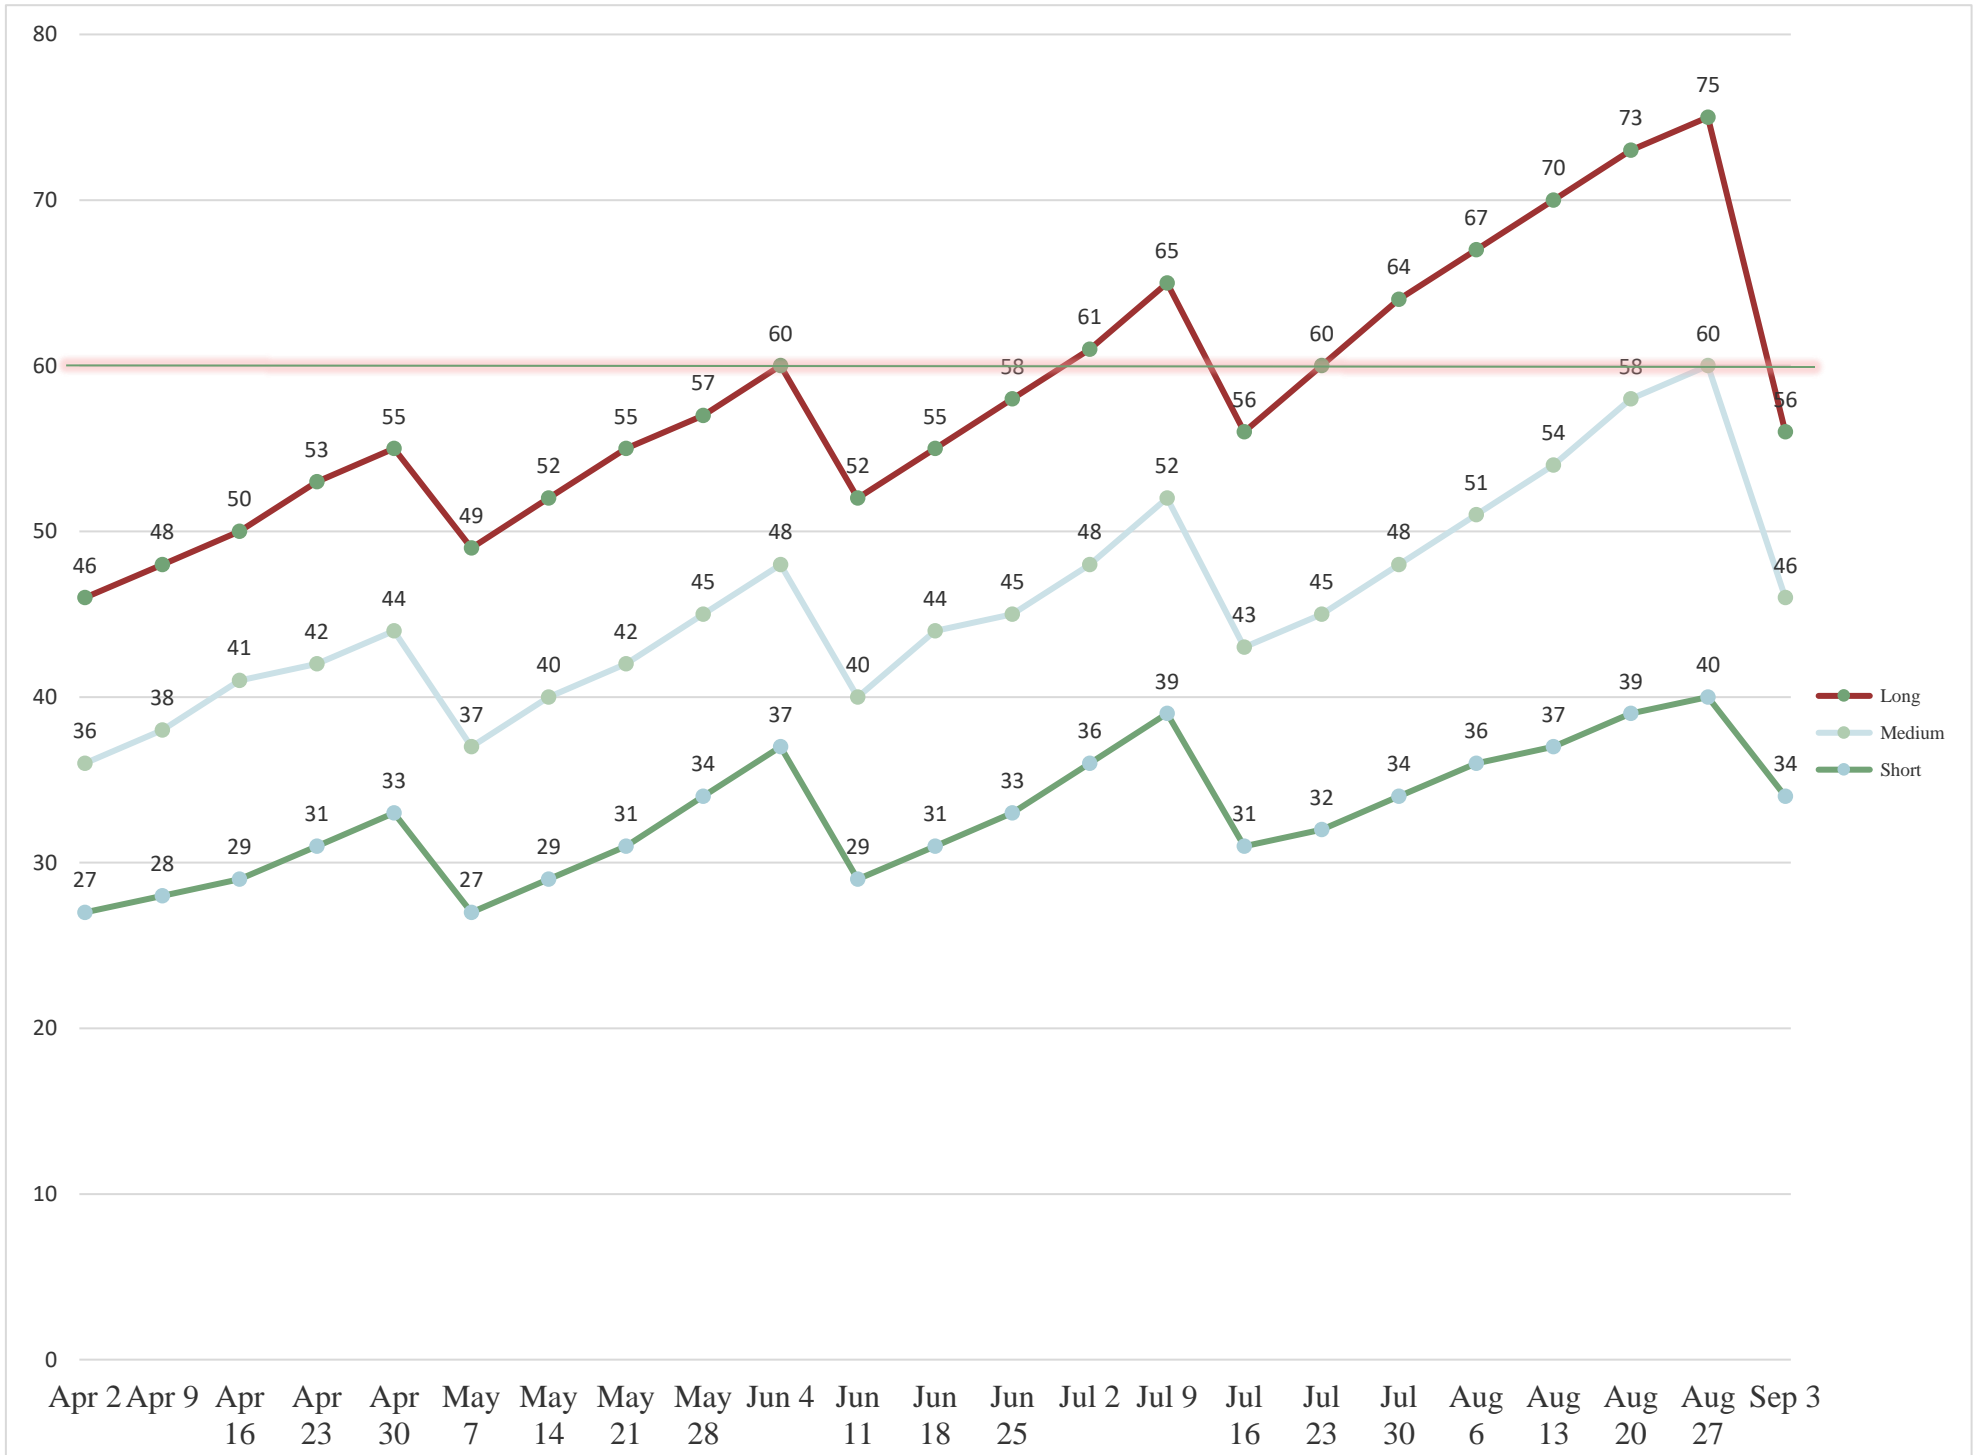

Cyclepath Route Plan 2022-8-7

Cyclepath Route Plan 2022-8-7

	short from Flowers	medium from Flowers	long from Flowers
Apr 2	Shoeheel Woodruff 27	Bill's Shoeheel Jerusalem 36	Bill's Shoeheel Jerusalem 46
Apr 9	Stancil's Chapel 28	Stancil's Chapel 38	Stancil's Chapel 48
Apr 16	Mr G's 29	Mr G's 41	Mr G's 50
Apr 23	Micro Milk Run 31	Micro 42	Micro 53
Apr 30	Shoeheel Rhondale 33	Shoeheel Rhondale 44	Shoeheel Rhondale 55
May 7	Mr G's 27	Mr G's 38	Mr G's 49
May 14	Flower Hill 29	Flower Hill Buckhorn 40	Thanks Flowery Buckhorn 52
May 21	Micro Milk Run 31	Micro 42	Micro Hickory 55
May 28	Shoeheel Bluegrass Glenn 34	Shoeheel Bluegrass Tedder 45	Shoeheel Bluegrass Glen 57
Jun 4	Big Boys Don't Cry 37	Big Boys Don't Cry 48	Big Boys Do Cry 60
Jun 11	Flower Hill 29	Flower Hill Buckhorn 40	Thanks Flowery Buckhorn 52
Jun 18	Ray's W North 31 from Wendell	Ray's W North 44 from Wendell	Ray's W North 55 from Wendell
Jun 25	Shoeheel Junior Divine 33	Shoeheel Beulahtown 45	Shoeheel Beulahtown 58
Jul 2	Tommy's Selma Slide 36	Tommy's Selma Slide 48	Tommy's Selma Slide 61
Jul 9	Middlesex 39	Middlesex Bryant 52	Middlesex Frazier 65
Jul 16	Stancil's Jerusalem 31	Stancil's Barnes 43	Stancil's Flower 56
Jul 23	Shoeheel Devine 32	Shoeheel Bluegrass Glen 45	Shoeheel Beulahtown Pittman 60
Jul 30	Thanks to Flower Hill 34	Thanks to Lewis Buckhorn 48	Thanks to Finch Buckhorn 64
Aug 6			
Aug 13	Zack Attack 37	Zack Attack Brogden 54	Zack Brogden Grove 70
Aug 20	Middlesex 39	Middlesex Frazier 58	Middlesex Frazier 73
Aug 27	Kenly Bay 40 bridge out	Whirligig 60	Whirligig Park 75
Aug 27 options		Whirligig Park from Kenly 68	Whirligig Park 100
Sep 3	Big Boys Don't Cry 34	Big Boys Don't Cry 46	Big Boys Do Cry Hickory 56
Sept 3 option			Big Boys Do Cry 74 bridge out