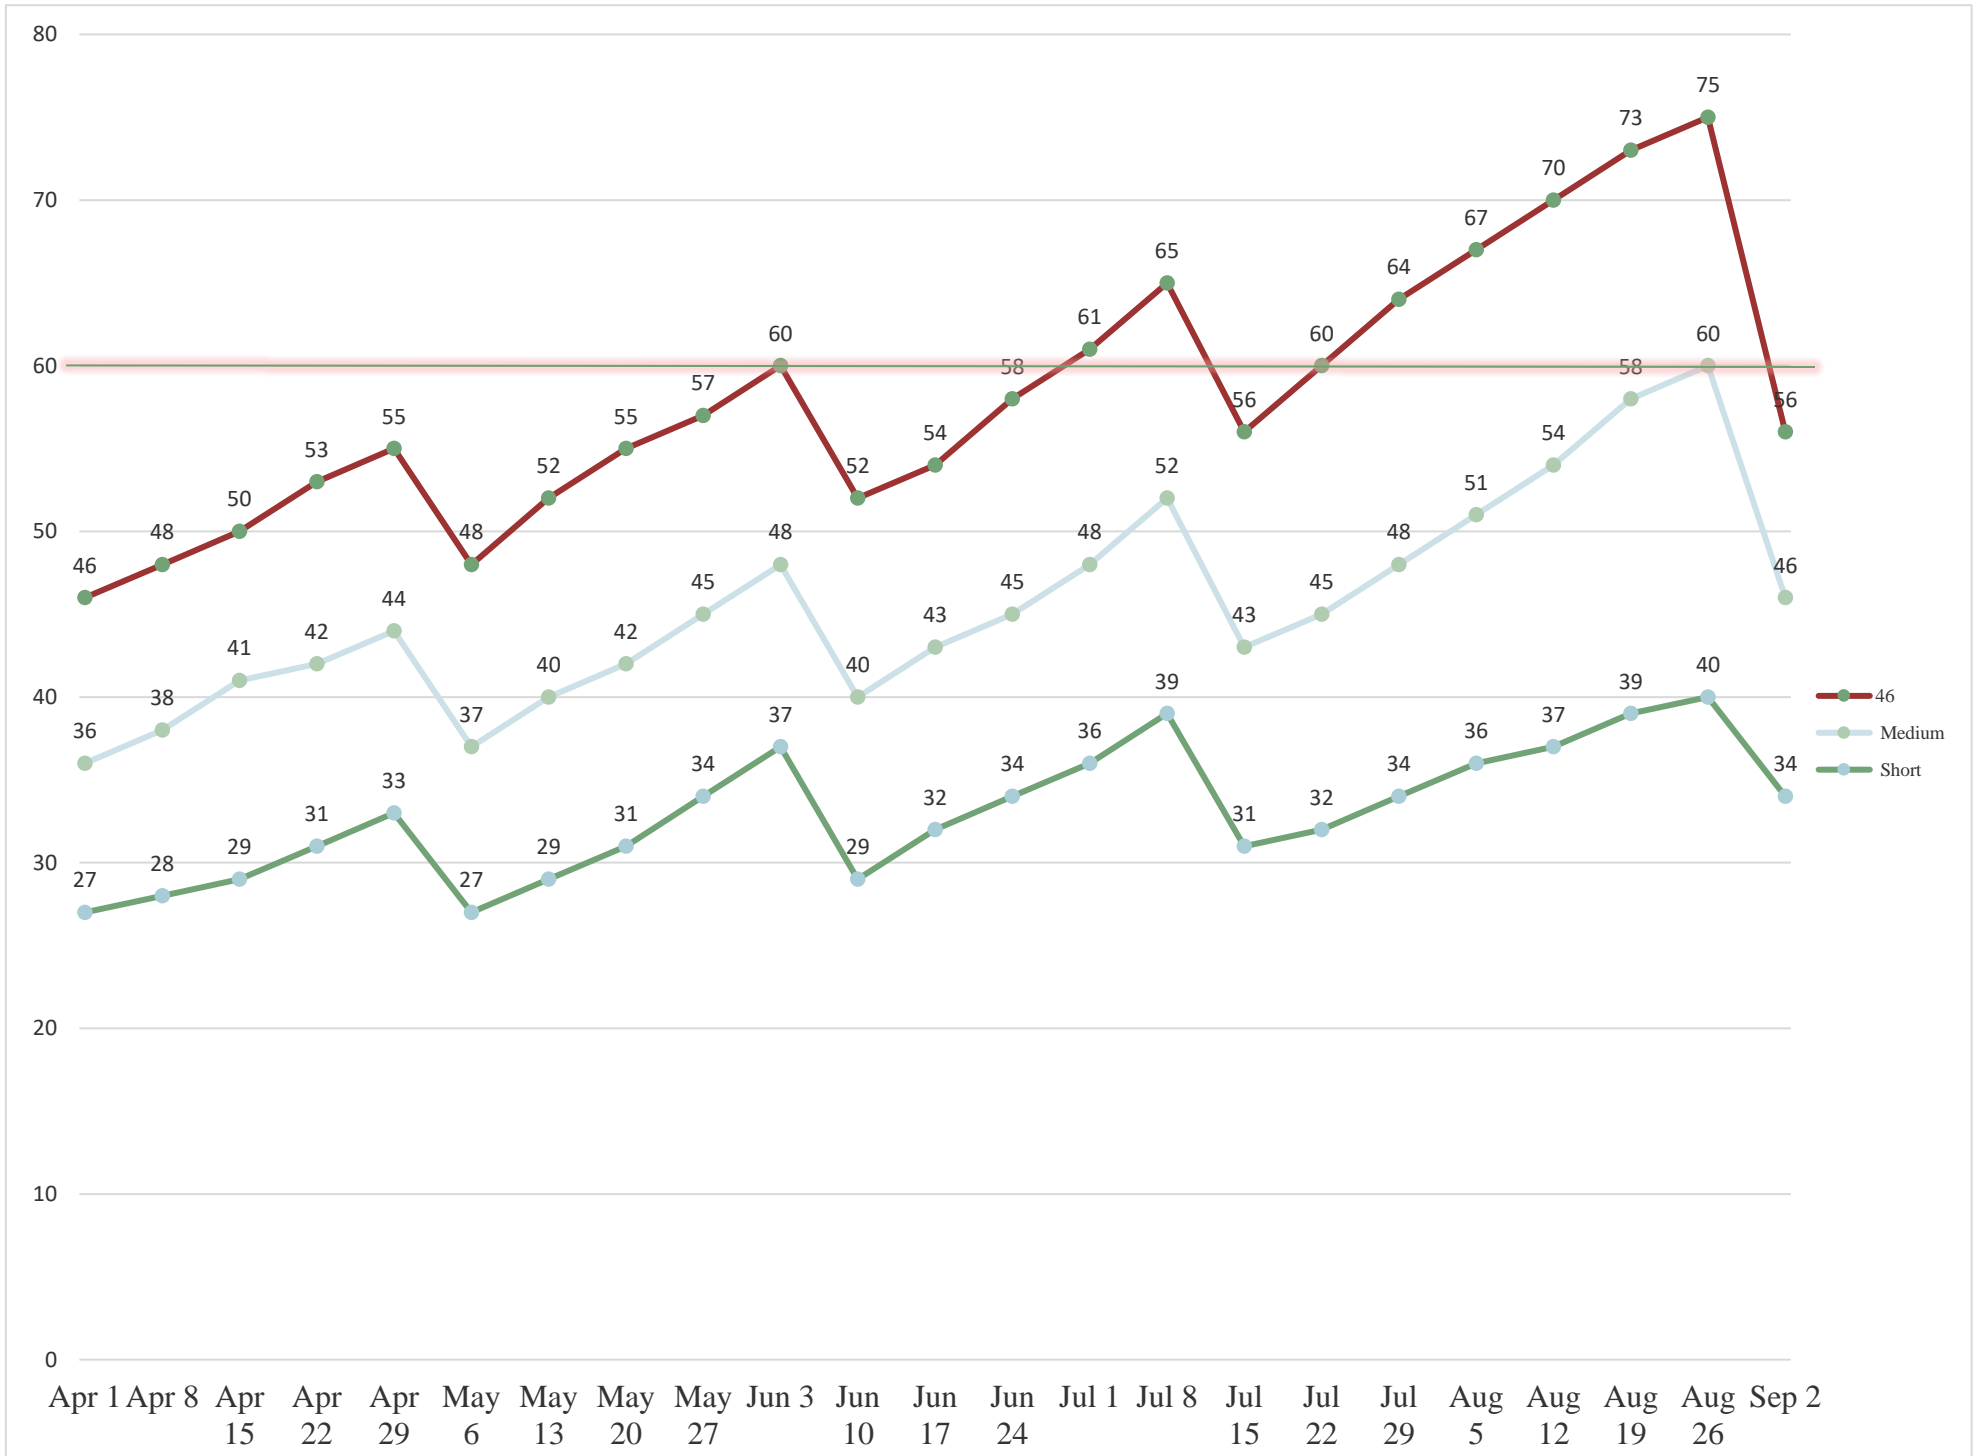

Cyclepath Route Plan 2023-1-8

Cyclepath Route Plan 2023-1-8

	short from school	medium from School	long from school
Apr 1	Bill's Shoeheel Hayes 27	Bill's Shoeheel Jerusalem 36	Bill's Shoeheel Jerusalem 46
Apr 8	Stancil's Chapel 28	Stancil's Chapel 38	Stancil's Chapel 48
Apr 15	Mr G's 29	Mr G's 41	Mr G's 50
Apr 22	Micro Milk Run 31	Micro 42	Micro 53
Apr 29	Shoeheel Rhondale 33	Shoeheel Rhondale 44	Shoeheel Rhondale 55
May 6	Mr G's 27	Mr G's 37	Mr G's 48
May 13	Flower Hill 29	Flower Hill Buckhorn 40	Thanks Flowery Buckhorn 52
May 20	Micro Milk Run 31	Micro 42	Micro Hickory 55
May 27	Shoeheel Bluegrass 34	Shoeheel Bluegrass Tedder 45	Shoeheel Bluegrass Glen 57
Jun 3	Big Boys Don't Cry 37	Big Boys Don't Cry 48	Big Boys Do Cry 60
Jun 10	Flower Hill 29	Flower Hill Buckhorn 40	Thanks Flowery Buckhorn 52
Jun 17	County Line Grill 32 from Hopkins	County Line Grill 43 from Hopkins	County Line Grill 54 from Hopkins
Jun 24	Shoeheel Junior Divine 34	Shoeheel Beulahtown 45	Shoeheel Beulahtown 58
Jul 1	Tommy's Selma Slide 36	Tommy's Selma Slide 48	Tommy's Selma Slide 61
Jul 8	Middlesex 39	Middlesex Bryant 52	Middlesex Frazier 65
Jul 15	Stancil's Jerusalem 31	Stancil's Barnes 43	Stancil's Flower 56
Jul 22	Shoeheel Devine 32	Shoeheel Bluegrass Glen 45	Shoeheel Beulahtown Pittman 60
Jul 29	Thanks to Flower Hill 34	Thanks to Lewis Buckhorn 48	Thanks to Finch Buckhorn 64
Aug 5	Big Boys Don't Cry 36	Big Boys Don't Cry 51	Big Boys Do Cry 67
Aug 12	Zack Attack 37	Zack Attack Brogden 54	Zack Brogden Grove 70
Aug 19	Middlesex 39	Middlesex Frazier 58	Middlesex Frazier 73
Aug 26	Kenly Bay 40	Whirligig 60	Whirligig Park 75
	Whirligig Park 38 from Kenly		Whirligig Park 100
Sep 2	Big Boys Don't Cry 34	Big Boys Don't Cry 46	Big Boys Do Cry Hickory 56 Big Boys Do Cry 74