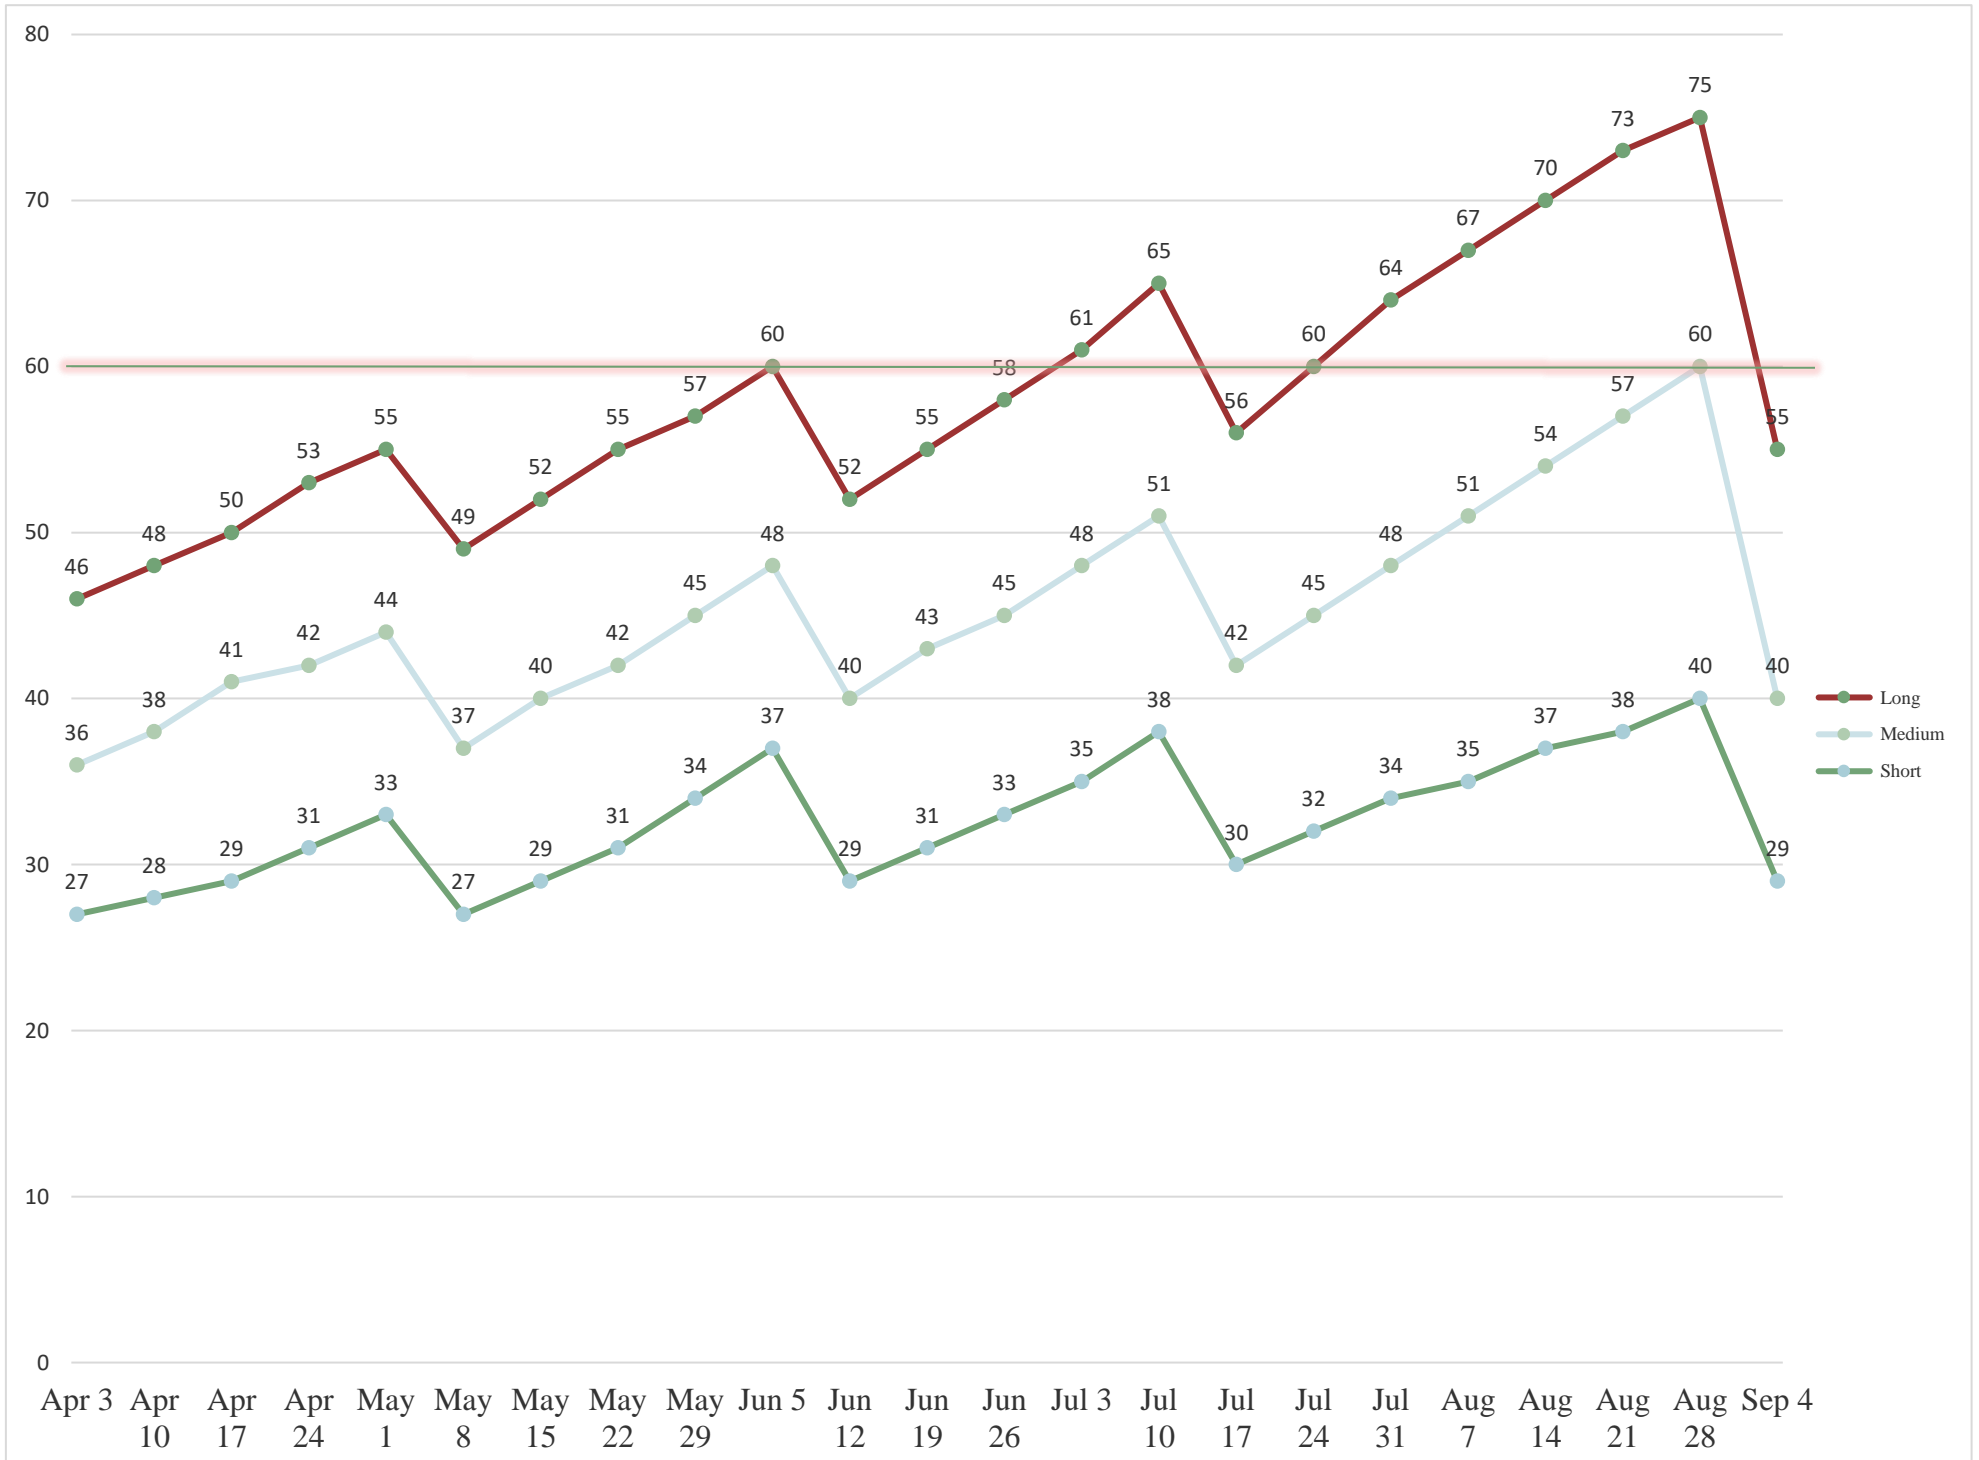

Cyclepath Route Plan 2021-3-9

Cyclepath Route Plan 2021-3-9

	short	medium	long
April 3	Shoeheel Woodruff 27	Bill's Shoeheel Jerusalem 36	Bill's Shoeheel Jerusalem 46
April 10	Stancil's Chapel 28	Stancil's Chapel 38	Stancil's Chapel 48
April 17	Mr G's 29	Mr G's 41	Mr G's 50
April 24	Micro Milk Run 31	Micro 42	Micro 53
May 1	Shoeheel Rhondale 33	Shoeheel Rhondale 44	Shoeheel Rhondale 55
May 8	Mr G's 27	Mr G's 38	Mr G's 49
May 15	Flower Hill 29	Flower Hill Buckhorn 40	Thanks Flowery Buckhorn 52
May 22	Micro Milk Run 31	Micro 42	Micro Hickory 55
May 29	Shoeheel Bluegrass Devine 34	Shoeheel Bluegrass Bay 45	Shoeheel Bluegrass Bay 57
June 5	Big Boys Don't Cry 37	Big Boys Don't Cry 48	Big Boys Do Cry 60
June 12	Flower Hill 29	Flower Hill Buckhorn 40	Thanks Flowery Buckhorn 52
June 19	Micro Divine 31	Micro Divine 43	Micro Cuddington Divine 55
June 26	Shoeheel Junior Divine 33	Shoeheel Bluegrass Bay 45	Shoeheel Bluegrass Bay 58
July 3	Tommy's Selma Slide 35	Tommy's Selma Slide 48	Tommy's Selma Slide 61
July 10	Middlesex 38	Middlesex Cone 51	Middlesex Frasier 65
July 17	Stancil's Creech 30	Stancil's Flower 42	Stancil's Nub 56
July 24	Shoeheel Harvey 32	Shoeheel Beulahtown 45	Shoeheel Beulahtown 60
July 31	Thanks to Flower Hill 34	Thanks to Lewis Buckhorn 48	Thanks to Finch Buckhorn 64
August 7	Big Boys Don't Cry 35	Big Boys Don't Cry 51	Big Boys Do Cry 67
August 14	Zack Attack 37	Zack Attack Brogden 54	Zack Brogden Grove 70
August 21	Middlesex 38	Middlesex Valley 57	Middlesex Valley 73
August 28	Kenly Bay 40	Whirligig 60	Whirligig Park 75
Aug 28 options	Whirligig 51	Whirligig Park from Kenly 64	Whirligig Park 100
September 4	Shoeheel Rhondale 29	Shoeheel Rhondale 40	Shoeheel Rhondale 55 & 75